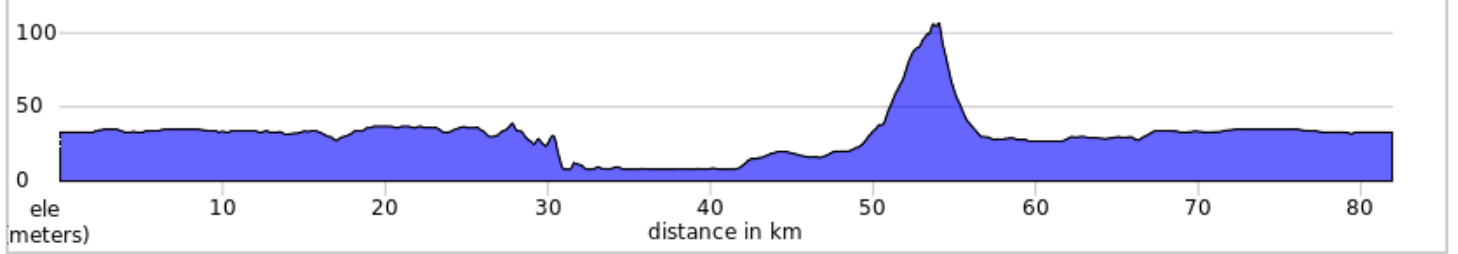

0615R Boutique (R) 82km

81.9 km, + 187 / - 187 meters