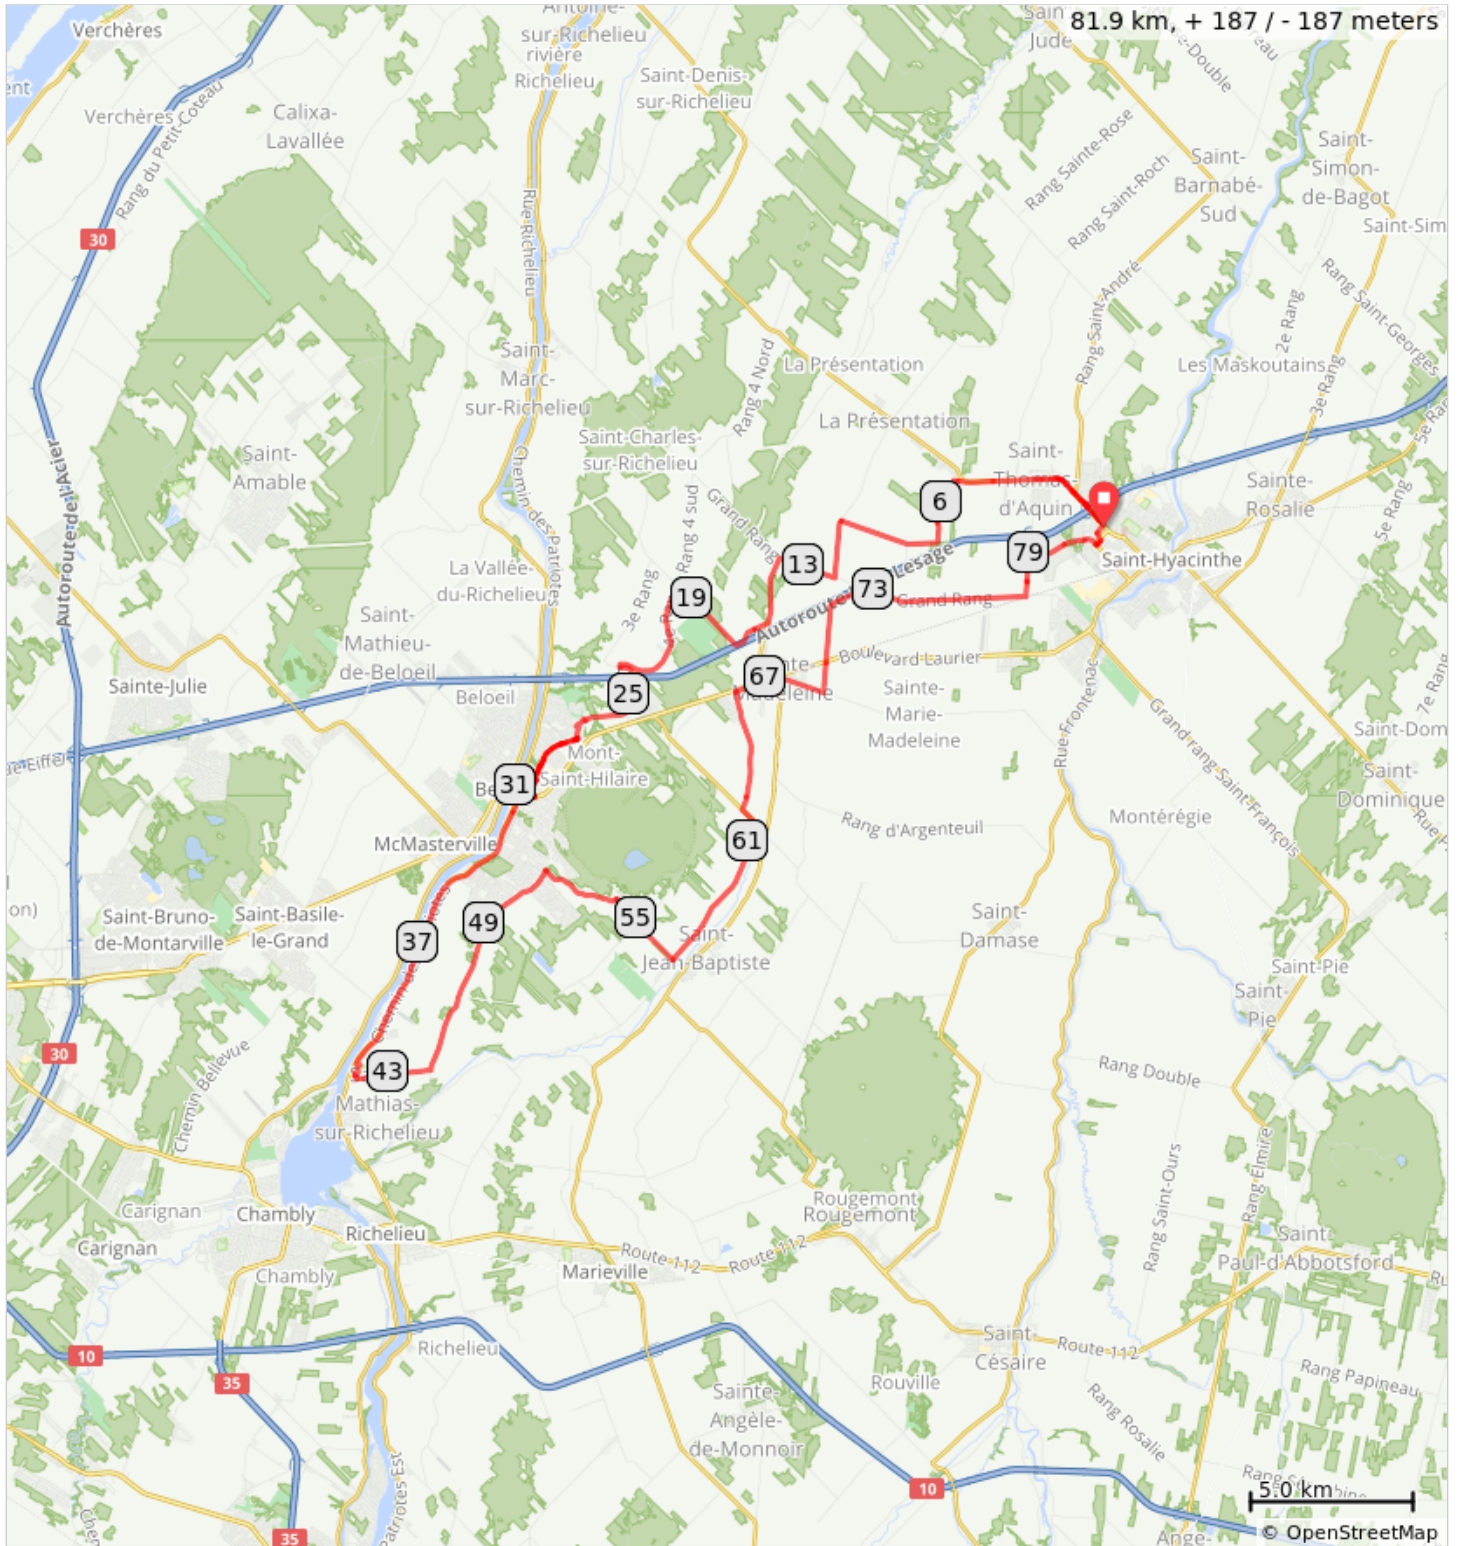

0615R Boutique (R) 82km

81.9 km, + 187 / - 187 meters

0615R Boutique (R) 82km

Num	Dist	Prev	Type	Note	Next
1.	0.0	0.0	📍	Start of route	4.8
2.	4.8	4.8	←	Slight L onto Petit Rang	0.4
3.	5.2	0.4	←	L onto Rang des Petits-Étangs	5.1
4.	10.3	5.1	←	L onto Rang des Grands Étangs	1.8
5.	12.1	1.8	→	R onto Grand Rang	1.8
6.	13.9	1.8	←	L onto Chemin Plamondon	2.1
7.	15.9	2.1	→	R onto Montée du 4e Rang (signs for Autoroute 20 O/Montréal)	3.9
8.	19.8	3.9	←	L onto Rue Cine Parc/Crowsnest Hwy	4.0
9.	23.8	4.0	←	L onto Grande Allée (signs for Québec/Autoroute 20 E)	3.0
10.	26.8	3.0	→	R onto Rue Antoine Courtemanche	0.1
11.	26.9	0.1	←	L onto Rue du Golf	0.3
12.	27.2	0.3	←	L onto Rue Jeannotte	0.1
13.	27.3	0.1	→	R onto Petite Allée	0.3
14.	27.6	0.3	→	R onto Ch de la Station	3.1
15.	30.7	3.1	←	Tourner à gauche sur Rue Messier	0.2
16.	31.0	0.2	←	Tourner à gauche sur QC-133 S	0.8
17.	31.8	0.8	←	Tourner à gauche sur Montée des Trente	9.4
18.	41.2	9.4	←	Tourner à gauche sur Rue Joseph-Théberge	0.4
19.	41.6	0.4	→	Tourner à droite pour continuer sur Rue Joseph-Théberge	0.2
20.	41.8	0.2	→	Tourner à droite pour continuer sur Rue Joseph-Théberge	0.1
21.	41.9	0.1	←	Tourner à gauche sur Chemin des Épinettes	2.3
22.	44.2	2.3	←	Tourner à gauche sur Chemin des Trente	5.0
23.	49.2	5.0	↑	Continuer sur Chemin Ozias-Leduc	6.1
24.	55.2	6.1	←	L onto CH De La Montagne	6.4
25.	61.7	6.4	←	L onto Chemin Benoit/QC-229 N (signs for Mont Saint Hilaire)	0.6
26.	62.2	0.6	→	R onto Rang N Ouest	3.7
27.	65.9	3.7	→	R onto QC-116 E	1.4
28.	67.3	1.4	→	Slight R onto Rang Saint-Simon/QC-227 S	1.4
29.	68.8	1.4	←	L onto Chemin du Grand Rang	0.9
30.	69.7	0.9	↑	Continue onto Chemin Rang Grand Rang	0.8
31.	70.5	0.8	↑	Continue onto Chemin du Grand Rang	2.4
32.	72.9	2.4	→	R onto Grand Rang	4.7
33.	77.7	4.7	←	L onto Avenue Pinard	1.3
34.	78.9	1.3	→	R onto Boulevard Choquette	2.4

78.9 kilometers. +179/-179 meters