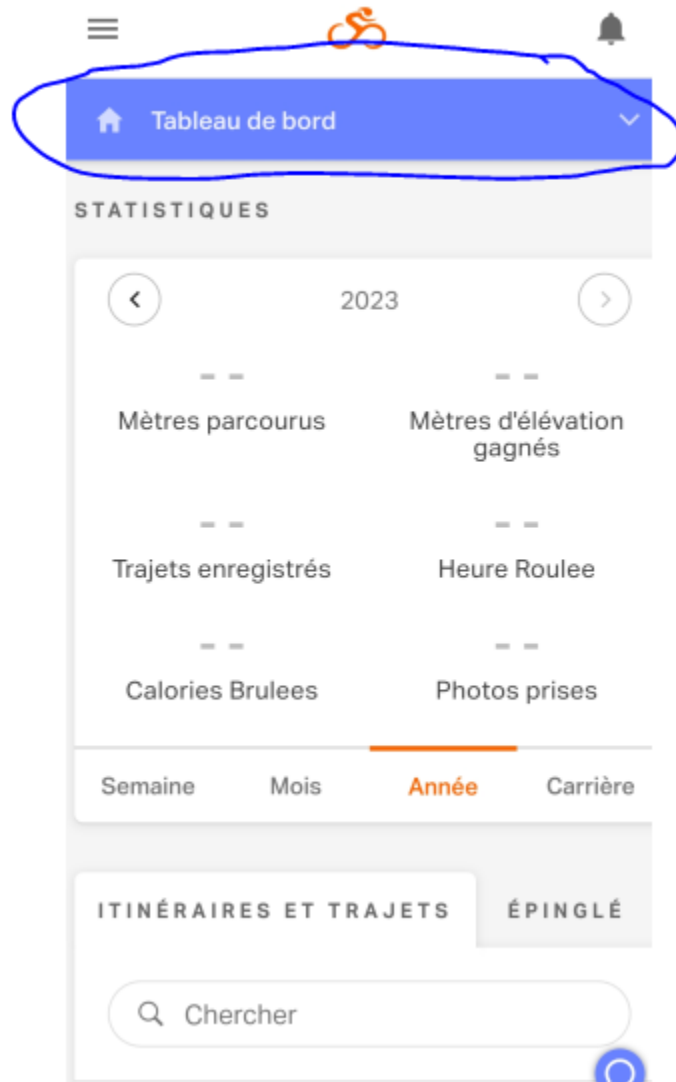

9- Cliquer sur Tableau de bord