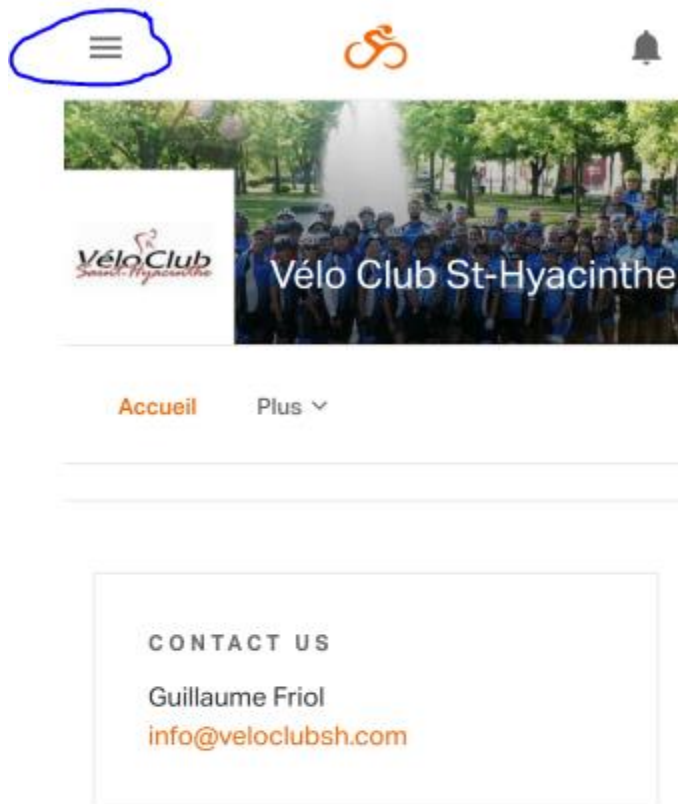

7- Cliquer sur le 3 petites lignes

Ride with GPS Club Account

Welcome to the Ride with GPS Club Account.
This is our central repository of routes and weekly events.

All active club members have