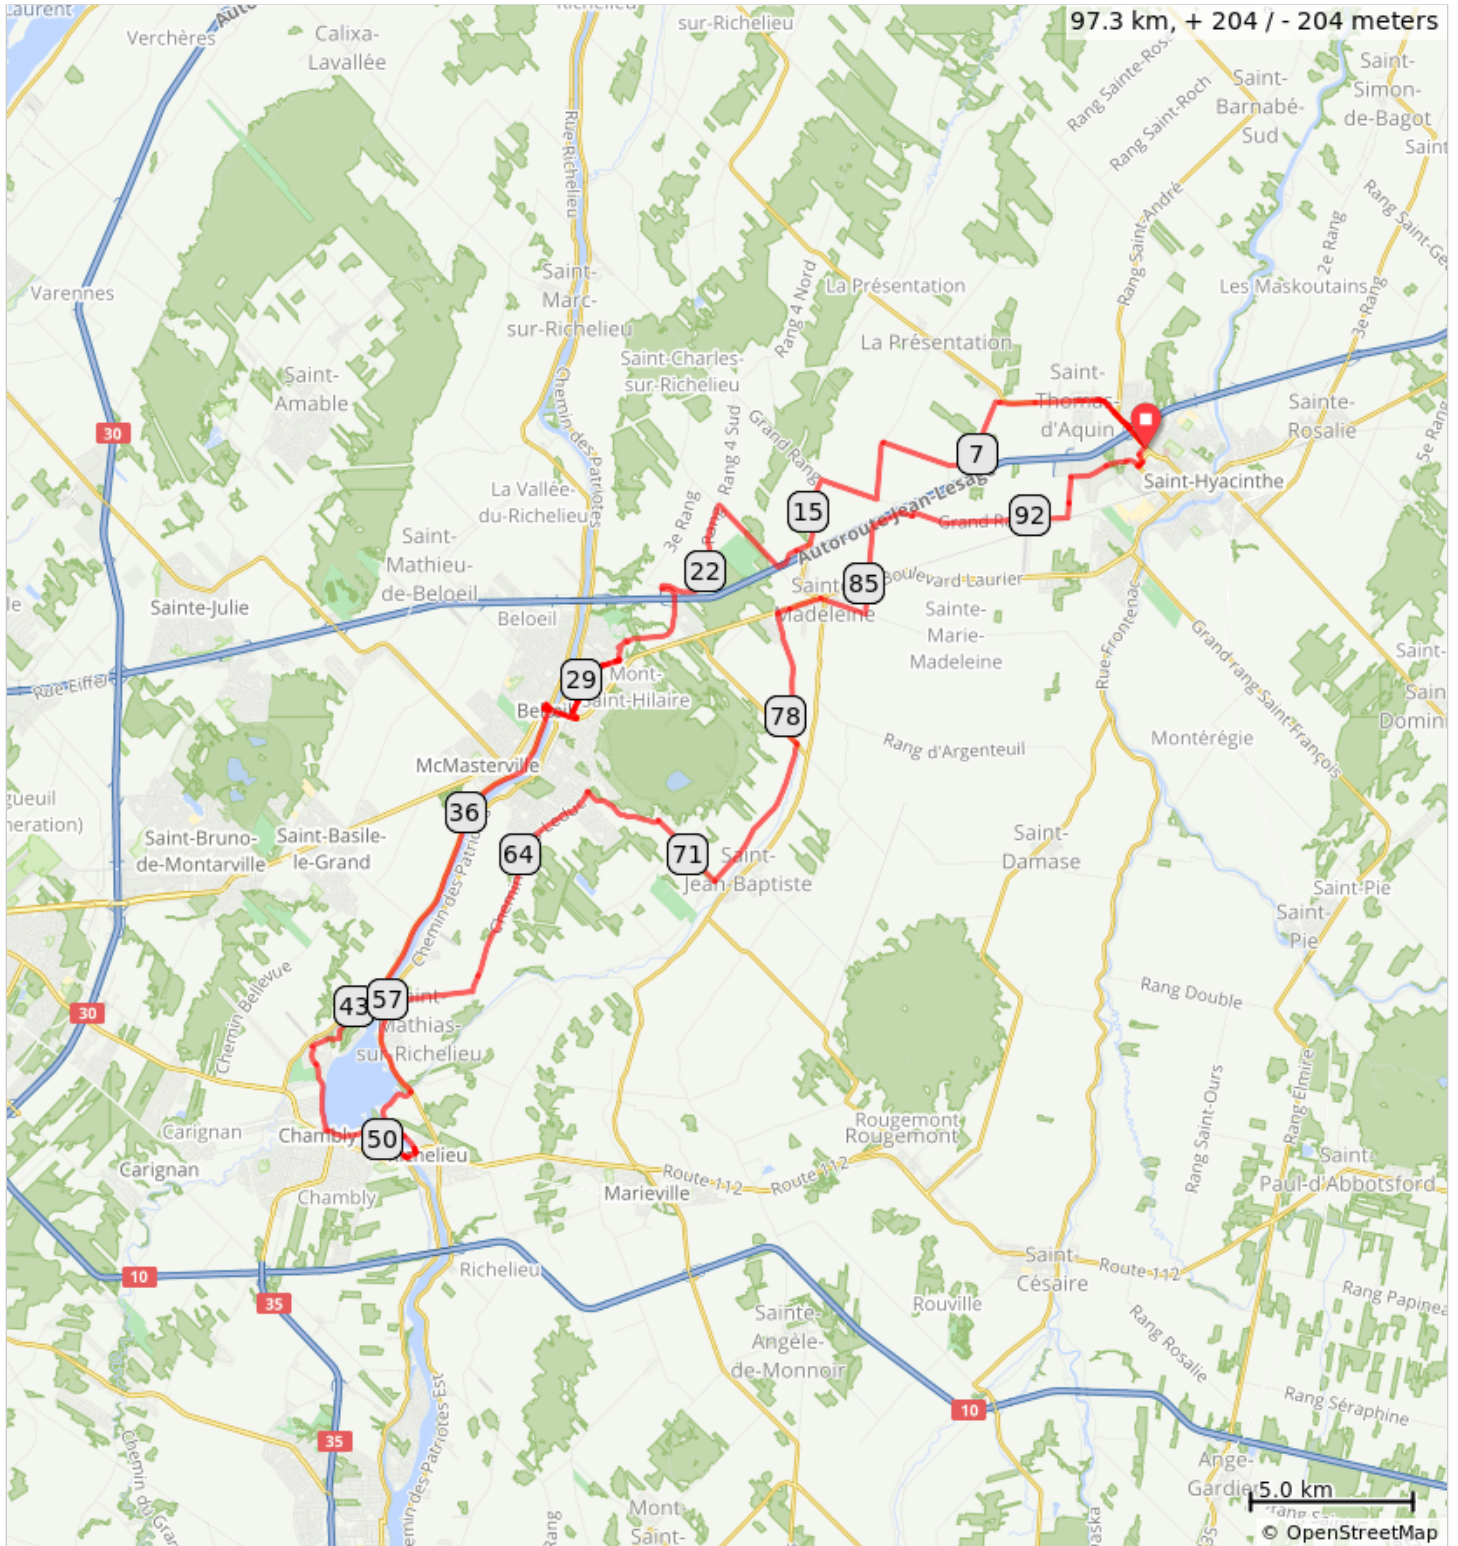

0615L Boutique (L) 98km

Num	Dist	Prev	Type	Note	Next
1.	0.0	0.0	📍	Start of route	4.8
2.	4.8	4.8	←	Slight L onto Petit Rang	0.4
3.	5.2	0.4	←	L onto Rang des Petits-Étangs	5.1
4.	10.3	5.1	←	L onto Rang des Grands Étangs	1.8
5.	12.1	1.8	→	R onto Grand Rang	1.8
6.	13.9	1.8	←	L onto Chemin Plamondon	2.1
7.	15.9	2.1	→	R onto Montée du 4e Rang (signs for Autoroute 20 O/Montréal)	3.9
8.	19.8	3.9	←	L onto Rue Cine Parc/Crowsnest Hwy	4.0
9.	23.8	4.0	←	L onto Grande Allée (signs for Québec/Autoroute 20 E)	3.0
10.	26.8	3.0	→	R onto Rue Antoine Courtemanche	0.1
11.	26.9	0.1	←	L onto Rue du Golf	0.3
12.	27.2	0.3	←	L onto Rue Jeannotte	0.1
13.	27.3	0.1	→	R onto Petite Allée	0.3
14.	27.6	0.3	→	R onto Ch de la Station	4.0
15.	31.7	4.0	→	R onto Rue Richelieu/QC-223 S (signs for Chambly)	11.7
16.	43.3	11.7	←	L onto Rue des Deux Rivières	0.2
17.	43.5	0.2	→	R onto Rue des Tulipes	0.8
18.	44.3	0.8	→	R toward Rue Olivier-Morel	0.4
19.	44.7	0.4	↑	Continue onto Rue Olivier-Morel	0.5
20.	45.2	0.5	←	L onto Rue Chevalier-de-Chaumont/Rue Olivier Maurel	0.6
21.	45.8	0.6	↑	At the roundabout, take the 2nd exit onto Rue Martel	2.1
22.	47.9	2.1	↑	At the roundabout, take the 3rd exit onto Avenue Bourgogne	5.0
23.	52.9	5.0	↑	Continue onto Chemin Richelieu	1.0
24.	54.0	1.0	←	Tourner à gauche sur Chemin des Patriotes/QC-133 N	3.1
25.	57.1	3.1	→	Tourner à droite sur Chemin des Épinettes	2.5
26.	59.6	2.5	←	Tourner à gauche sur Chemin des Trente	5.0
27.	64.6	5.0	↑	Continue onto Chemin Ozias-Leduc	6.1
28.	70.6	6.1	←	L onto CH De La Montagne	6.4
29.	77.1	6.4	←	L onto Chemin Benoit/QC-229 N (signs for Mont Saint Hilaire)	0.6
30.	77.6	0.6	→	R onto Rang N Ouest	3.7
31.	81.3	3.7	→	R onto QC-116 E	1.4
32.	82.7	1.4	→	Slight R onto Rang Saint-Simon/QC-227 S	1.4
33.	84.2	1.4	←	L onto Chemin du Grand Rang	0.9
34.	85.1	0.9	↑	Continue onto Chemin Rang Grand Rang	0.8