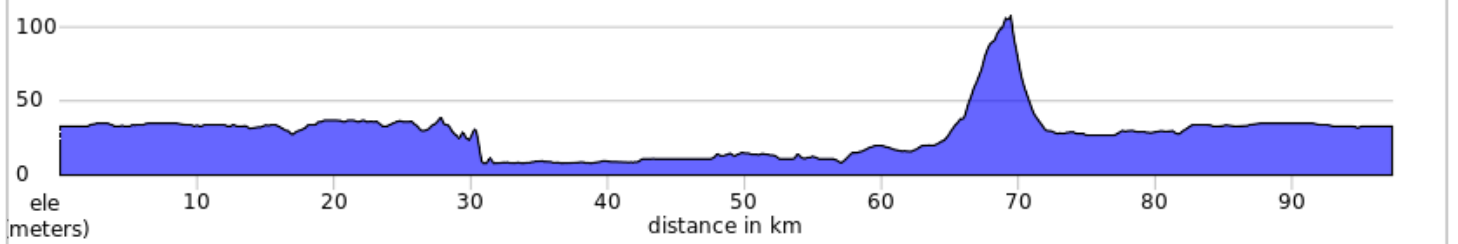

0615L Boutique (L) 98km

Num	Dist	Prev	Type	Note	Next
1.	0.0	0.0	📍	Start of route	4.8
2.	4.8	4.8	←	Slight L onto Petit Rang	0.4
3.	5.2	0.4	←	L onto Rang des Petits-Étangs	5.1
4.	10.3	5.1	←	L onto Rang des Grands Étangs	1.8
5.	12.1	1.8	→	R onto Grand Rang	1.8
6.	13.9	1.8	←	L onto Chemin Plamondon	2.1
7.	15.9	2.1	→	R onto Montée du 4e Rang (signs for Autoroute 20 O/Montréal)	3.9
8.	19.8	3.9	←	L onto Rue Cine Parc/Crowsnest Hwy	4.0
9.	23.8	4.0	←	L onto Grande Allée (signs for Québec/Autoroute 20 E)	3.0
10.	26.8	3.0	→	R onto Rue Antoine Courtemanche	0.1
11.	26.9	0.1	←	L onto Rue du Golf	0.3
12.	27.2	0.3	←	L onto Rue Jeannotte	0.1
13.	27.3	0.1	→	R onto Petite Allée	0.3
14.	27.6	0.3	→	R onto Ch de la Station	4.0
15.	31.7	4.0	→	R onto Rue Richelieu/QC-223 S (signs for Chambly)	11.7
16.	43.3	11.7	←	L onto Rue des Deux Rivières	0.2
17.	43.5	0.2	→	R onto Rue des Tulipes	0.8
18.	44.3	0.8	→	R toward Rue Olivier-Morel	0.4
19.	44.7	0.4	↑	Continue onto Rue Olivier-Morel	0.5
20.	45.2	0.5	←	L onto Rue Chevalier-de-Chaumont/Rue Olivier Maurel	0.6
21.	45.8	0.6	↑	At the roundabout, take the 2nd exit onto Rue Martel	2.1
22.	47.9	2.1	↑	At the roundabout, take the 3rd exit onto Avenue Bourgogne	5.0
23.	52.9	5.0	↑	Continue onto Chemin Richelieu	1.0
24.	54.0	1.0	←	Tourner à gauche sur Chemin des Patriotes/QC-133 N	3.1
25.	57.1	3.1	→	Tourner à droite sur Chemin des Épinettes	2.5
26.	59.6	2.5	←	Tourner à gauche sur Chemin des Trente	5.0
27.	64.6	5.0	↑	Continue onto Chemin Ozias-Leduc	6.1
28.	70.6	6.1	←	L onto CH De La Montagne	6.4
29.	77.1	6.4	←	L onto Chemin Benoit/QC-229 N (signs for Mont Saint Hilaire)	0.6
30.	77.6	0.6	→	R onto Rang N Ouest	3.7
31.	81.3	3.7	→	R onto QC-116 E	1.4
32.	82.7	1.4	→	Slight R onto Rang Saint-Simon/QC-227 S	1.4
33.	84.2	1.4	←	L onto Chemin du Grand Rang	0.9
34.	85.1	0.9	↑	Continue onto Chemin Rang Grand Rang	0.8