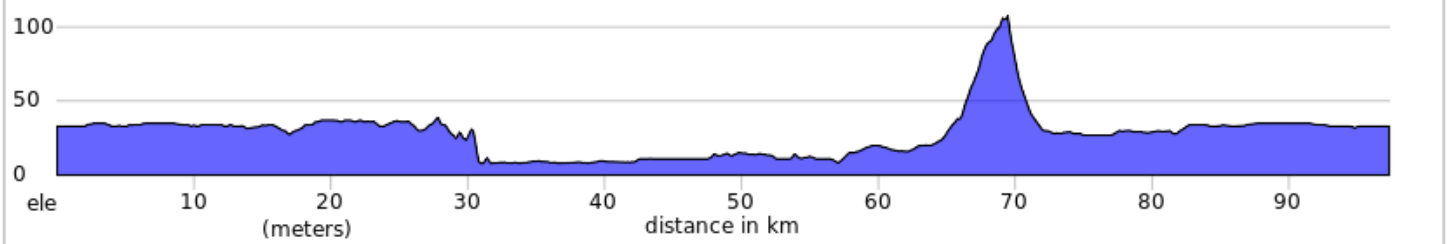

26-06-2021_97km_Boutique Brol

Num	Dist	Prev	Type	Note
1.	0.0	0.0	📍	Start of route
2.	4.8	4.8	←	Slight L onto Petit Rang
3.	5.2	0.4	←	L onto Rang des Petits-Étangs
4.	10.3	5.1	←	L onto Rang des Grands Étangs
5.	12.1	1.8	→	R onto Grand Rang
6.	13.9	1.8	←	L onto Chemin Plamondon
7.	15.9	2.1	→	R onto Montée du 4e Rang (signs for Autoroute 20 O/Montréal)
8.	19.8	3.9	←	L onto Rue Cine Parc/Crowsnest Hwy
9.	23.8	4.0	←	L onto Grande Allée (signs for Québec/Autoroute 20 E)
10.	26.8	3.0	→	R onto Rue Antoine Courtemanche
11.	26.9	0.1	←	L onto Rue du Golf
12.	27.2	0.3	←	L onto Rue Jeannotte
13.	27.3	0.1	→	R onto Petite Allée
14.	27.6	0.3	→	R onto Ch de la Station
15.	31.7	4.0	→	R onto Rue Richelieu/QC-223 S (signs for Chambly)
16.	43.3	11.7	←	L onto Rue des Deux Rivières
17.	43.5	0.2	→	R onto Rue des Tulipes
18.	44.3	0.8	→	R toward Rue Olivier-Morel
19.	44.7	0.4	↑	Continue onto Rue Olivier-Morel
20.	45.2	0.5	←	L onto Rue Chevalier-de-Chaumont/Rue Olivier Maurel
21.	45.8	0.6	↑	At the roundabout, take the 2nd exit onto Rue Martel
22.	47.9	2.1	↑	At the roundabout, take the 3rd exit onto Avenue Bourgogne
23.	52.9	5.0	↑	Continue onto Chemin Richelieu
24.	54.0	1.0	←	Tourner à gauche sur Chemin des Patriotes/QC-133 N
25.	57.1	3.1	→	Tourner à droite sur Chemin des Épinettes
26.	59.6	2.5	←	Tourner à gauche sur Chemin des Trente
27.	64.6	5.0	↑	Continue onto Chemin Ozias-Leduc
28.	70.6	6.1	←	L onto CH De La Montagne
29.	77.1	6.4	←	L onto Chemin Benoit/QC-229 N (signs for Mont Saint Hilaire)
30.	77.6	0.6	→	R onto Rang N Ouest
31.	81.3	3.7	→	R onto QC-116 E
32.	82.7	1.4	→	Slight R onto Rang Saint-Simon/QC-227 S
33.	84.2	1.4	←	L onto Chemin du Grand Rang
34.	85.1	0.9	↑	Continue onto Chemin Rang Grand Rang